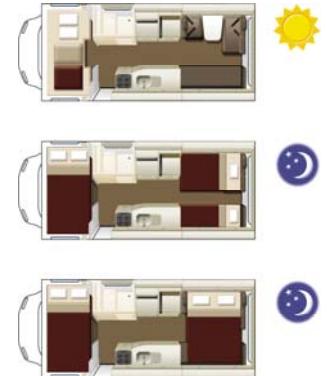

Even after the longest day exploring the wonders of New Zealand, you will find a warm welcome in this superbly equipped 4 Berth motorhome. Generously proportioned living and dining area makes for easy meals and entertaining. Featuring a fully equipped kitchen, gas central heating, endless storage space, TV, DVD and much more let you experience life at its best. 4 Berth luxury in a 6 Berth space!

Features	
Vehicle	Ford Transit T430, 2.4 l intercooled turbo diesel, 6 speed manual, power steering
Vehicle Safety	ABS, dual air bags, dual rear wheels, central locking
Dimensions	Length 6.8 m, Width 2.2 m, Height 3.1 m, Interior Height 2.0 m
Seatbelts	2 x drivers cabin, 2 x living area
Air Conditioning	Driver cabin, living area (240 V)
Audio / Visual	AM/FM radio, CD player, TV*, DVD
Beds	2.1 m x 1.8 m (or 2.0 m x 0.9 m/2.0 m x 0.9 m), 2.1 m x 1.7m
Cooking	4 burner gas hob, grill, rangehood, microwave
Entrance	Front / Side
Fridge/Freezer	130 l
Fuel Consumption	14 l / 100 km
Gas Bottles	2 x 4.5 kg
Heating	Gas (LPG), A/C (240 V)
Power Supply	240 V, 2 x 12 V house battery, solar power
Extras	Safe, fly screens, voltmeter, tank monitors, 240 V battery charger, fly screen security door, macro hide fabric
Shower/toilet	Shower with fold-away basin, cassette flush toilet
Water	Hot and cold pressurised (Gas/240 V)
Water Tanks	150 l fresh, 150 l waste