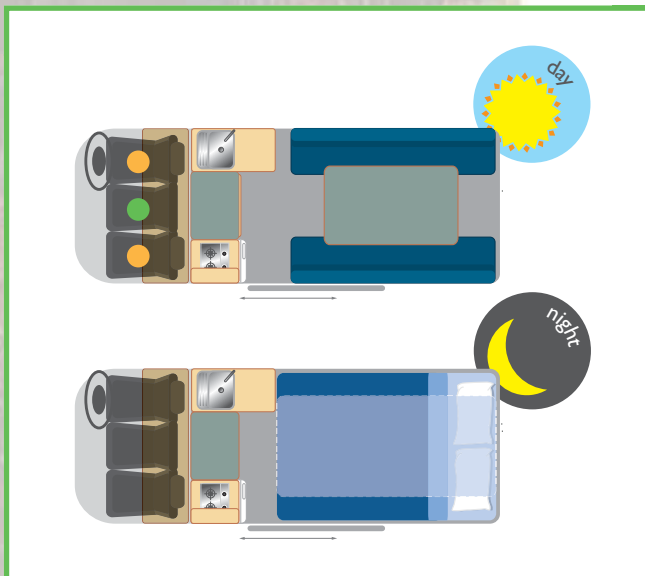

United 3&2 hi top campervans

Economical and well equipped, the United Hi Top campervan is so easy to handle. The 3 berth model is ideal for two adults and one child but can accommodate up to three adults.

Both models feature a well appointed kitchen, foldaway table, extra large beds and a very comfortable living space. Just perfect for the budget traveller!

features

- Toyota Hiace with raised fibreglass roof
- 2.7 litre petrol engine
- Power steering
- 5 speed manual transmission
- 3 seats and 3 seatbelts in driver's cab
- 1 double bed and 1 single upper bed
- Electric heating
- 2 burner gas stove
- Refrigerator with small freezer unit – 12 volt
- On board running water (cold only)
- Radio/CD player or radio/tape deck
- Good storage capacity
- Complete living equipment kit

Seat Belt Guide for the United 3 & 2 Hi Top Campervan

- Seat belt fitted
- Lap belt fitted

A Child/Baby Seat can be fitted to the front passenger seat. Please note this does limit the space available for the third person.