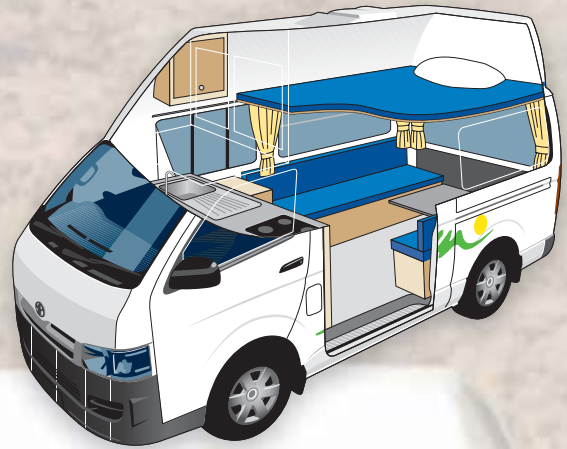

United 3&2 hi top campervans

Economical and well equipped, the United Hi Top campervan is so easy to handle. The 3 berth model is ideal for two adults and one child but can accommodate up to three adults.

Both models feature a well appointed kitchen, foldaway table, extra large beds and a very comfortable living space. Just perfect for the budget traveller!

features

- Toyota Hiace with raised fibreglass roof
- 2.7 litre petrol engine
- Power steering
- 5 speed manual transmission
- 3 seats and 3 seatbelts in driver's cab
- 1 double bed and 1 single upper bed
- Electric heating
- 2 burner gas stove
- Refrigerator with small freezer unit – 12 volt
- On board running water (cold only)
- Radio/CD player or radio/tape deck
- Good storage capacity
- Complete living equipment kit

Seat Belt Guide for the United 3 & 2 Hi Top Campervan

- Seat belt fitted
- Lap belt fitted

A Child/Baby Seat can be fitted to the front passenger seat. Please note this does limit the space available for the third person.