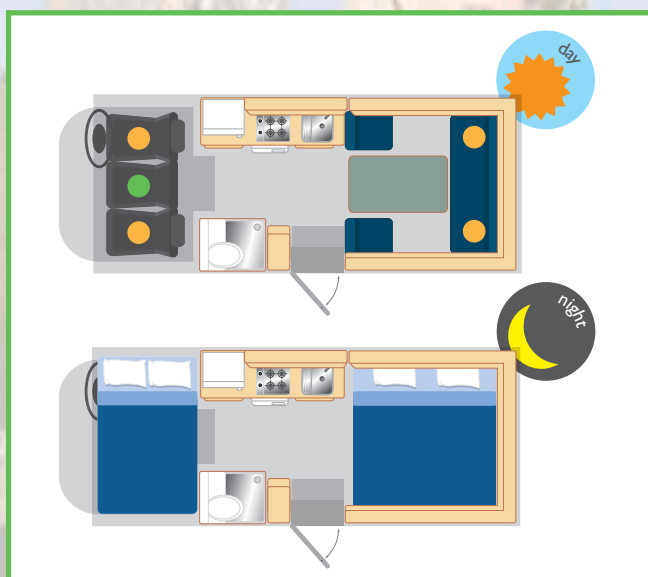

# United 4 motorhome

Whether it's four adults or a family with children, United's 4 berth motorhome is the perfect vehicle for discovering those special places that will take your breath away. This fully self contained motorhome features sleeping space for four adults, a shower and toilet, 12 volt fridge/freezer, gas cooking facilities, access between the driver's cab and the living cabin and an unbeatable view from the rear picture window!

## Seat Belt Guide for the United 4 Motorhome

● Seat belt fitted    ● Lap belt fitted

A Child/Baby Seat can be fitted to the front passenger seat or either belted seat at the rear of the living cabin. Please note that this may differ in some vehicle models.

## features

- Fuso (Mitsubishi) Canter with a 3.9 litre diesel engine
- Power steering, electric windows & central locking
- 5 speed manual transmission
- Radio & CD player in driver's cab
- Air conditioning in driver's cab
- 3 seatbelts in driver's cab and 2 seatbelts in rear cabin
- Access between driver's cab and rear cabin
- 2 double beds or 1 double and 2 singles
- Shower
- Electric flush cassette toilet – 12 volt
- Electric and gas heating
- 4 burner gas stove with grill
- Microwave
- Refrigerator with small freezer unit – 12 volt
- Pressurised hot and cold water
- Waste water tank
- Radio/CD player
- Extensive storage
- Complete living equipment kit
- Personal security safe